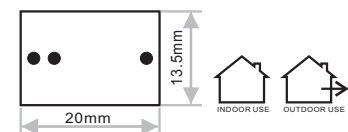

LED PLEXEON™ Pixel-Flex

Features:

- every LED per pixel
- DMX 512 compatible IC.
- cut mark: every 2 pixels
- Led lamps specification: SMD5050
- tube material: transparent PVC
- Jacket material: anti-weather plastic
- 3 wires
- Max continues length: 320 pixels
- 2 years warranty for outdoor use