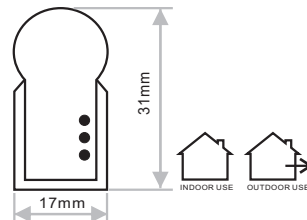

LED PLEXEON™ Digi-Flex

Compared with LED digital tube, it can be bent and cut at a small length to fit different usage like LOGO, patterns, letters, or screens etc. LED digital tube is rigid and in a fixed length, so it cannot be used in many areas especially when the bending is necessary.

There is IC put inside the tube to designate each address, which controlled by outer control system to make all different function like flash, chasing letters, or video through DMX512 CONSOLE, computer or our intelligent control system.

Features:

- Inbuilt IC in the tube
- SMD 5050 LED
- White PVC base edge to increase luminosity
- Milky white diffuser
- 3 main wires