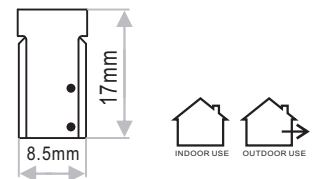

LED PLEXEON™ Light Single Color Ultra-thin Type

Ultra-thin LED PLEXEON embodies all the features and benefits of LED PLEXEON single color regular type however the physical profile is engineered smaller to facilitate additional types of applications where a smaller profile is required.

Features:

- Smaller product size to enable new applications such as neon sign etc.
- Smaller bend angle
- Milky white diffuser
- White PVC base edge to increase luminosity
- DIP LED ϕ 3mm

The LED could be Red(R) , Blue(B) , Lemon Yellow(LY) , Green(G) , Orange(O) , Cool White(CW) , Warm White (WW) , Amber(A)

Specifications

Item No .	ULN-230V		ULN-120V		ULN-24V		ULN-12V	
	R,A,O	B,G,CW, WW, LY	R,A,O	B,G,CW, WW, LY	R,A,O	B,G,CW, WW, LY	R,A,O	B,G,CW, WW, LY
Length per roll in Meters	50	50	50	50	50	50	50	50
Size (mm)	10X23	10X23	10X23	10X23	10X23	10X23	10X23	10X23
LED spacing (mm)	12.5	12.5	12.5	12.5	12.5	12.5	12.5	12.5
LED quantity per meter	80	80	80	80	80	80	80	80
Cutting Unit length (mm)	1250	1000	625	500	125	75	62.5	37.5
LED quantity per unit	100	80	50	40	10	6	5	3
Power consumption per meter	3.7W	4.6W	3.8W	4.8W	3.8W	6.4W	3.8W	6.4W
Total units	40	50	80	100	400	667	800	1333
Max Loading Length (meter)	250	200	125	100	25	15	12.5	7.5
Operating voltage	230V DC		120V DC		24V DC		12V DC	

LED PLEXEON™ Light SMD Micro-Flex Type

Features

- single color micro size for indoor use only, more flexible to bend
- SMD3528 LED
- Milky white diffuser
- White PVC base edge to increase luminosity
- New Ultra-bright & Low Light attenuation LEDs

The LED could be Red(R) , Blue(B) , Lemon Yellow(LY) , Green(G) , Orange(O) , Cool White(CW) , Warm White (WW) , Amber(A)

Specifications