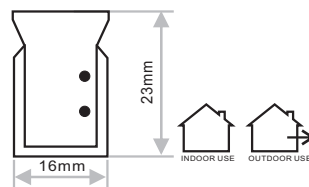

Features:

- Optically transparent PVC jacket offers brighter results in areas that are far from the viewing public;
- Unique Optically clear PVC jacket
- White PVC base edge to increase luminosity

The LED could be Red(R) ■, Blue(B) ■, Lemon Yellow(LY) ■, Green(G) ■, Orange(O) ■, Cool White(CW) , Warm White (WW) , Magenta(MT) ■, Violet(VT) ■, Amber(A) ■