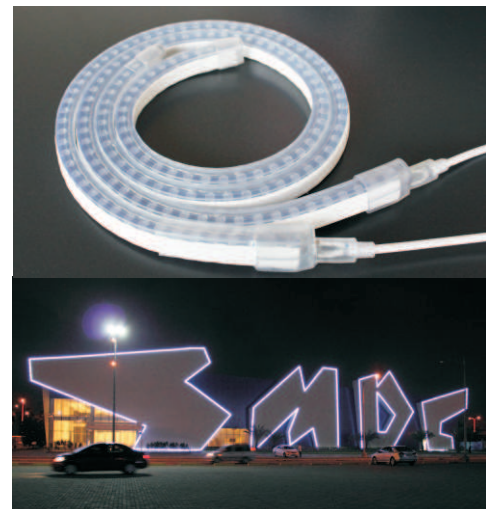

Features:

- Optically transparent PVC jacket offers brighter results in areas that are far from the viewing public;
- Unique Optically clear PVC jacket
- White PVC base edge to increase luminosity

The LED could be Red(R) ■, Blue(B) ■, Lemon Yellow(LY) ■, Green(G) ■, Orange(O) ■, Cool White(CW) , Warm White (WW) , Magenta(MT) ■, Violet(VT) ■, Amber(A) ■