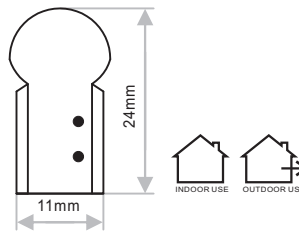

LED PLEXEON™ Light Single Color Economic Type

This type offers a kind of economic LED PLEXEON light for clients based on chinese origin high quality LED chip.

Features:

- Milky white diffuser
- White PVC base edge to increase luminosity

The LED could be Red(R) ■, Blue(B) ■, Lemon Yellow(LY) ■, Green(G) ■, Orange(O) ■, Cool White(CW) , Warm White (WW) , Magenta(MT) ■, Violet(VT) ■, Amber(A) ■