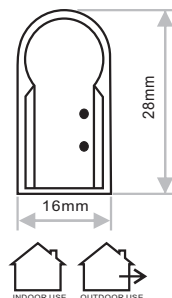

LED PLEXEON™ Light Single Color Anti-UV Jacket Type

Features

- Covered with an anti-UV jacket to protect from sun and weather
- Special 2 years warranty for outdoor application
- New Ultra-bright & Low Light attenuation LEDs
- Milky white diffuser

The LED could be Red(R) ■, Blue(B) ■, Lemon Yellow(LY) ■, Green(G) ■, Orange(O) ■, Cool White(CW) , Warm White (WW) , Magenta(MT) ■, Violet(VT) ■, Amber(A) ■