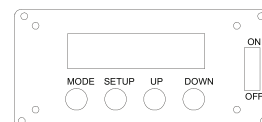

■ CTR-RM-HV

Size: L202 *W147 *H56mm
Weight: 1 kg
Working temperature: -20 °C~ 45°C
Input volt.: 120 / 240V AC
Output volt.: 120 / 240V DC(related to input volt.)
Output power: 720 / 1440W(total)
Output Current: 6A
Power: 5W
Remote distance: 20m