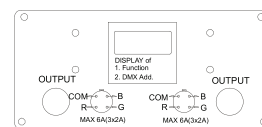

CONTROLLER

This controller is used for RGB LED lights (four wires and three loops) two group parallel DC output. It includes seven color jumping, seven color fading, seven color flashing and seven color class gray degree dimmer and remote control. Output voltage of the controller is depended on the input voltage. Small size, versatile functions, remote controlling mode provide your various options in application and projects.

Technical Parameters

■ CTR-RM-LV

Size: L202 *W147 *H56mm
Weight: 0.95kg
Working temperature: -20°C~ 45°C
Input volt.: 12 / 24V DC
Output volt.: 12 / 24V DC(related to input volt.)
Output power: 144W(12V), 288W(24V)
Output Current: 12A (Each Output 6A)
Power: 5W
Remote distance: 20m