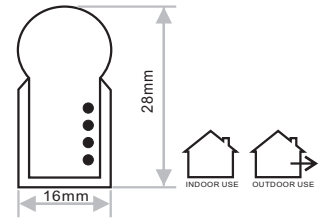

LED PLEXEON™ Light Multi-color DIP Type

DIP RGB LED PLEXEON offers a cheaper color changing LED neon though it is mixed color is not so good compared with SMD 5050 type

Features:

- Full RGB linear color control of up to 16.7 million color
- Consistent and stringent wavelength control standards
  +/- 3nm for R, G, B LED
- New ultra-bright DIP RGB LED
- White PVC base edge to increase luminosity
- Milky white diffuser
- Same size with LSN single color regular type to be compatible in some accessory application
- The shape & size is same with LSM series

Specifications

Item No .	LSD-230V	LSD-120V	LSD-24V
LED color			
Length per roll in Meters	50M	50M	50M
Size (mm)	16X28	16X28	16X28
LED spacing (mm)	14.3	14.3	14.3
LED quantity per meter	210	210	210
Cutting Unit length (mm)	1000	500	100
LED quantity per unit	210	105	21
Power consumption per unit	MAX 16W	MAX 8W	MAX 1.44W
Total units	50	100	500
Max Loading Length (meter)	100	50	10
Operating voltage	230V DC	120V DC	24V DC