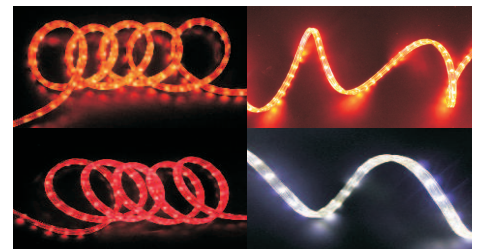

Features

- Single color flex ribbon offers more flexibility
- Small size easy to bend
- Model offers super flex and mini ribbon with SMD3528 for indoor and outdoor application such as edge of furnitures, office decoration and hotel decoration etc that requires small object to decorate
- Non FPC
- Optically transparent PVC jacket

Specifications(30 LEDs per meter)

Item No .	FRB-230V		FRB-120V		FRB-24V		FRB-12V	
	R,A,O	B,G,CW, WW, LY	R,A,O	B,G,CW, WW, LY	R,A,O	B,G,CW, WW, LY	R,A,O	B,G,CW, WW, LY
LED color	R,A,O	B,G,CW, WW, LY	R,A,O	B,G,CW, WW, LY	R,A,O	B,G,CW, WW, LY	R,A,O	B,G,CW, WW, LY
Length per roll in Meters	100	100	100	100	100	100	100	100
Size (mm)	9.5X5.5	9.5X5.5	9.5X5.5	9.5X5.5	9.5X5.5	9.5X5.5	9.5X5.5	9.5X5.5
LED spacing (mm)	33.3	33.3	33.3	33.3	33.3	33.3	33.3	33.3
LED quantity per meter	30	30	30	30	30	30	30	30
Cutting Unit length (mm)	4000	2000	2000	1000	333	233	166.5	99.9
LED quantity per unit	120	60	60	30	10	7	5	3
Powerconsumptionpermeter	1.2W	2.3W	1.2W	2.4W	2.9W	2W	1.4W	2.4W
Total units	25	50	50	100	300	428	600	1000
Max Loading Length (meter)	600	400	400	200	30	25	25	15
Operating voltage	230V DC		120V DC		24V DC		12V DC