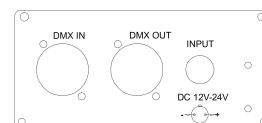

CONTROLLER

This controller is used for RGB LED lights (four wires and three loops) two group parallel DC output. It includes seven color jumping, seven color fading, seven color flashing and seven color class gray degree dimmer and remote control. Output voltage of the controller is depended on the input voltage. Small size, versatile functions, remote controlling mode provide your various options in application and projects.

Technical Parameters

■ CTR-RM-LV

Size: L202 *W147 *H56mm
Weight: 0.95kg
Working temperature: -20°C~ 45°C
Input volt.: 12 / 24V DC
Output volt.: 12 / 24V DC(related to input volt.)
Output power: 144W(12V), 288W(24V)
Output Current: 12A (Each Output 6A)
Power: 5W
Remote distance: 20m

CTR-RM-LV

■ CTR-RM-HV

Size: L202 *W147 *H56mm
Weight: 1 kg
Working temperature: -20 °C~ 45°C
Input volt.: 120 / 240V AC
Output volt.: 120 / 240V DC(related to input volt.)
Output power: 720 / 1440W(total)
Output Current: 6A
Power: 5W
Remote distance: 20m

DMX512 Console

Features:

- Universal DMX512 controller
- Controls 12 intelligent lights up to 16 channels
- 30 banks of 8 scenes, total 240 scenes
- 6 sets of chases containing 240 scenes
- Execute multiple chases simultaneously
- Re-assignable channels
- Wheel assignable Pan/Tilt and 16 bit control
- Beat-activation, tap sync, auto run
- Grab any fixture on the fly
- Polarity selector
- Midi compatible