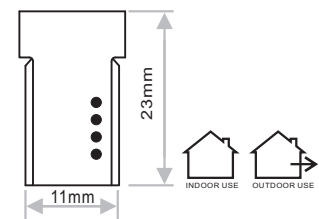

LED PLEXEON™ Light Multi-color SMD Thin Type

Features:

- Ultra thin in size 11X23MM for R, G, B color changing more flexible compared with LSM & LSD
- Full RGB linear color control of up to 16.7 million color
- Consistent and stringent wavelength control standards
  +/- 3nm for R, G, B LED
- New ultra-bright SMD RGB LED
- White PVC base edge to increase luminosity
- Milky white diffuser
- IP65 waterproof

Specifications

Item No .	ULM-230V	ULM-120V	ULM-24V
LED color			
Length per roll in Meters	50	50	50
Size (mm)	11x23	11x23	11x23
LED spacing (mm)	16.7	16.7	16.7
LED quantity per meter	60	60	60
Cutting Unit length (mm)	1000	601	100
LED quantity per unit	72	36	6
Power consumption per unit	MAX 14.4W	MAX 7.2W	MAX 1.44W
Total units	41	83	500
Max Loading Length (meter)	120	60	10
Operating voltage	230V DC	120V DC	24V DC