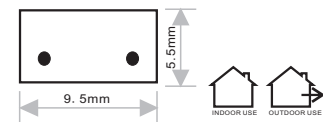

LED FLEX-Ribbon type

The LED could be Red(R) , Blue(B) , Lemon Yellow(LY) , Green(G) , Orange(O) , Cool White(CW) , Warm White (WW) , Amber(A)

Specifications(60 LEDs per meter)

Item No .	FRA-230V		FRA-120V		FRA-24V		FRA-12V	
	R,A,O	B,G,CW, WW, LY	R,A,O	B,G,CW, WW, LY	R,A,O	B,G,CW, WW, LY	R,A,O	B,G,CW, WW, LY
LED color	R,A,O	B,G,CW, WW, LY	R,A,O	B,G,CW, WW, LY	R,A,O	B,G,CW, WW, LY	R,A,O	B,G,CW, WW, LY
Length per roll in Meters	100	100	100	100	100	100	100	100
Size (mm)	9.5X5.5	9.5X5.5	9.5X5.5	9.5X5.5	9.5X5.5	9.5X5.5	9.5X5.5	9.5X5.5
LED spacing (mm)	16.7	16.7	16.7	16.7	16.7	16.7	16.7	16.7
LED quantity per meter	60	60	60	60	60	60	60	60
Cutting Unit length (mm)	2000	1336	1000	668	167	117	83.5	50.1
LED quantity per unit	120	80	60	40	10	7	5	3
Power consumption per meter	2.3W	3.4W	2.4W	3.5W	2.9W	4.1W	2.9W	4.8W
Total units	50	75	100	150	600	875	1200	1650
Max Loading Length (meter)	400	267	200	134	25	20	20	10
Operating voltage	230V DC		120V DC		24V DC		12V DC	

Features

- Single color flex ribbon offers more flexibility
- Small size easy to bend
- Model offers super flex and mini ribbon with SMD3528 for indoor and outdoor application such as edge of furnitures, office decoration and hotel decoration etc that requires small object to decorate
- Non FPC
- Optically transparent PVC jacket