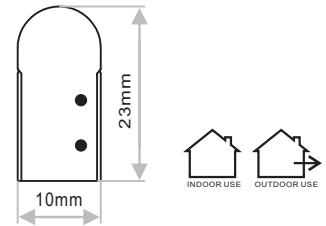

LED PLEXEON™ Light Single Color Ultra-thin Type

Ultra-thin LED PLEXEON embodies all the features and benefits of LED PLEXEON single color regular type however the physical profile is engineered smaller to facilitate additional types of applications where a smaller profile is required.

Features:

- Smaller product size to enable new applications such as neon sign etc.
- Smaller bend angle
- Milky white diffuser
- White PVC base edge to increase luminosity
- DIP LED ϕ 3mm

The LED could be Red(R) , Blue(B) , Lemon Yellow(LY) , Green(G) , Orange(O) , Cool White(CW) , Warm White (WW) , Amber(A)