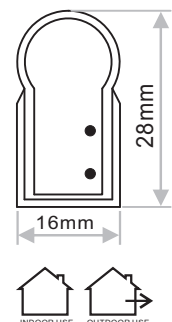

LED PLEXEON™ Light Single Color Colored Jacket Type

Features

- Covered with a color diffuser to be easily recognized when the tube is powered off
- Pure pantone color diffuser same with LED color
- New Ultra-bright & Low Light attenuation LEDs
- White PVC base edge to increase luminosity

The LED could be Red(R) ■, Blue(B) ■, Lemon Yellow(LY) ■, Green(G) ■, Orange(O) ■, Cool White(CW) , Warm White (WW) , Magenta(MT) ■, Violet(VT) ■, Amber(A) ■