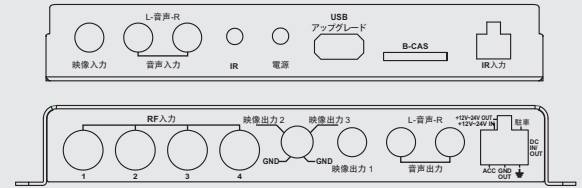

4x4 Diversity ISDB-T Full-Seg TV Tuner

Product Introduction

1. Features

- ISDB-T Full-Seg (Japan)
- New and High-Performance Tuner
- Stable Mobile RX Sensitivity with Four(4)-Tuner and Four(4)-Antenna Diversity
- Auto-Change of ISDB-T Full-Seg and One-Seg
- Quick Search Function
- Easy-to-Install on Car with Film Antenna

2. Functions

- EPG (Electronic Program Guide)
- Closed Captioning
- Bilingual Broadcast
- Auto & Manual Change of ISDB-T Full-Seg and One-Seg
- Easy Upgrade by USB

3. Applications

- Wide Voltage Intended for Application of Bus and Car

DTR-1316JP

Product Specifications

| Item | Details | | Specifications |
|-------------|-----------------------|----------------|----------------------|
| RF | Frequency Range | | 470 ~ 770MHz |
| | Channel | | 13 ~ 62CH |
| | Sensitivity | | -83 ± 2dBm |
| Interface | Antenna Input | Connector | F Terminal x 4 |
| | | Impedance | 75ohm |
| | B-CAS | | Mini B-CAS |
| | Power Input | Connector | 6 PiNS |
| | | Voltage | 9-28V |
| | USB | | For Software Update |
| | AV Output | Connector | RCA Jack |
| Audio | | Analog Stereo | |
| | | 1Vrms / 47Kohm | |
| Video | NTSC Composite Video | | |
| | 1Vp-p / 75ohm | | |
| Resolution | Video | | 720x480I |
| Temperature | Operating Temperature | | -10℃ ~ 45℃ |
| | Storage Temperature | | -20℃ ~ 80℃ |
| Size | SET | W x H x T | 172mm x 112mm x 24mm |