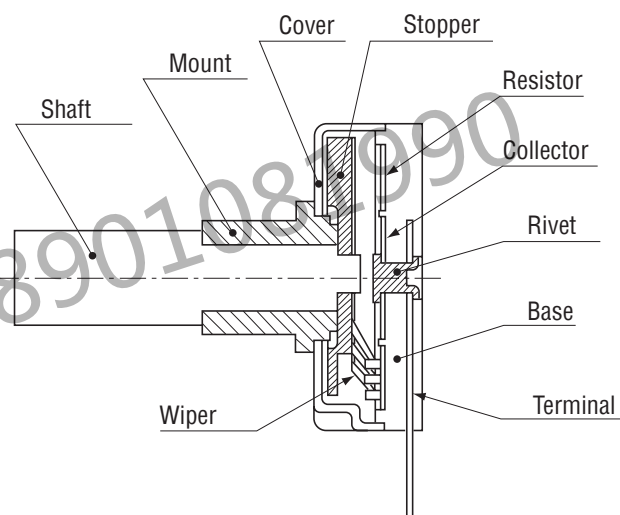

# CONDUCTIVE PLASTIC SINGLE TURN TYPE **CRV16** series

RoHS compliant

### Basic construction Conductive plastic single turn type

### PART NUMBER DESIGNATION

**CRV16-00-102**

Series name

Nominal resistance value ( )

102 : 1 k    202 : 2 k  
502 : 5 k    103 : 10 k