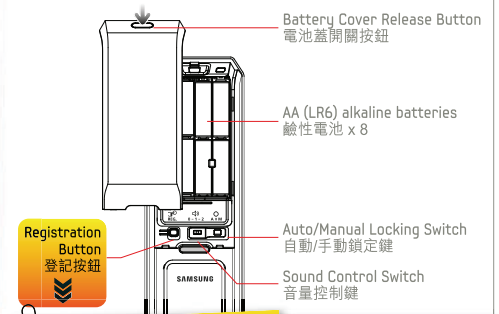

· 14 Patents Pending
14 個專利

· Emergency External Power 緊急外置電源
Jump-starts the lock with a 9V battery for instant power
用9V電池作為後備電源

· Robust structural-design 穩固的結構設計
Integrated structure of handle and main body that prevents forced entrance
把手及鎖體結構自成一體，防止強行開門而造成之損壞

Structure 結構

Unprecedented design with modern style.
前所未有的精心與時尚設計

Specification 規格

Model 型號	SHS-P717 LMK (For In-Swing Door 推入) XMK (For Out-Swing Door 拉出)
RF Card Registration (maximum registration) 感應卡登記(最多登記量)	Up to 20 RF tags / cards
RFID	Mifare type A ISO 14443A type (13.56Mhz)
User Access Code 用戶密碼	4-12 digit number (1 set) 4-12位數字組合(一組)
Material 物料	Zinc Alloy 鋅合金, ABS Plastic 塑膠
Size(WxHxD) 尺寸(寬x高x深)毫米	Outer body 門外: 85 x 347 x 61mm Inner body 門內: 86 x 355 x 63mm
Weight 重量	3.9kg (including both inner and outer bodies 包括門內和門外門鎖)
Door Thickness 門厚(毫米)	Applicable 適用於 45-50mm (最多厚度 Max. 51-60mm, optional)
Power 電源	DC 6V AA (LR6) Alkaline batteries 鹼性電池 x 8
Battery Life 電池壽命	Approximately 12 months (average -10 times per day) 約12個月(平均10次/天)
Emergency Power Source 緊急電源	9V (6LF22) Alkaline Battery 鹼性電池
Included Accessories 附送額外配件	2 RF tags, 1 RF warranty card & 5 mechanical override keys 2張感應匙牌, 1張感應保養卡及 5支機械鎖匙