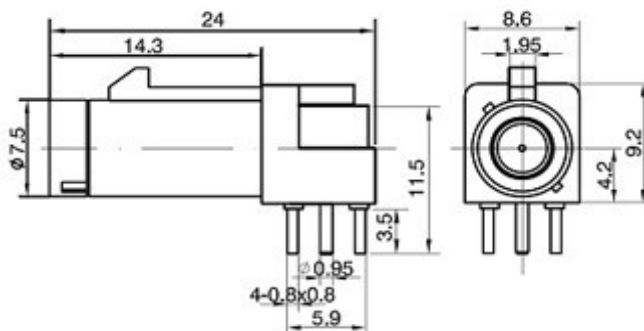

金特诺

颜色：蓝色

颜色：葡萄紫色

颜色：绿色