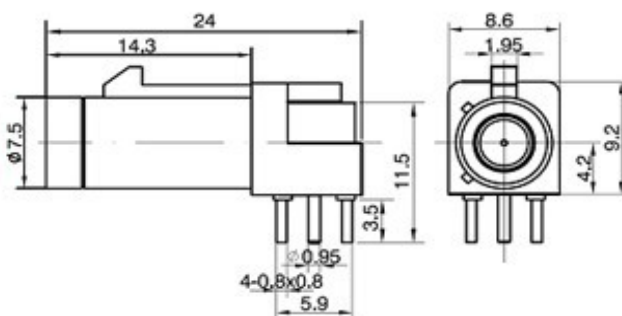

金特诺

颜色：蓝色

颜色：葡萄紫色

颜色：绿色