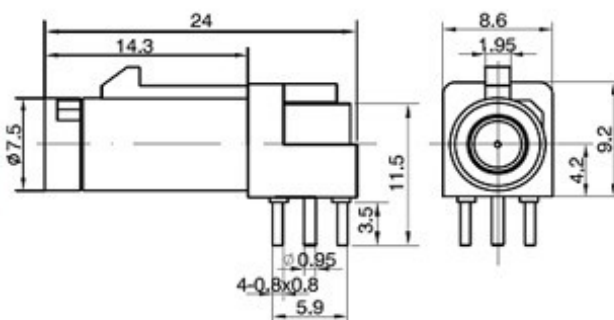

金特诺

颜色：蓝色

颜色：葡萄紫色

颜色：绿色