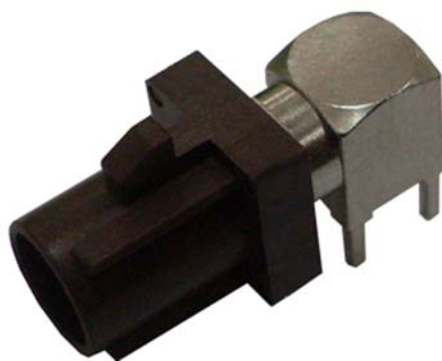

金特诺

FAKRASMB-ZJWE
Mounting Hole

安装尺寸：