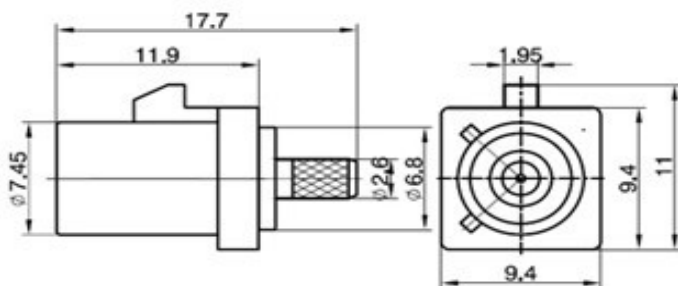

金特诺

颜色：蓝色

颜色：葡萄紫色

颜色：水蓝色