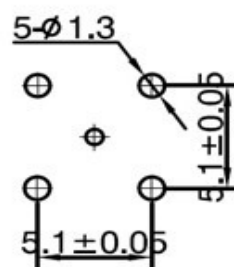

金特诺

FAKRASMB-ZJWE
Mounting Hole

安装尺寸：