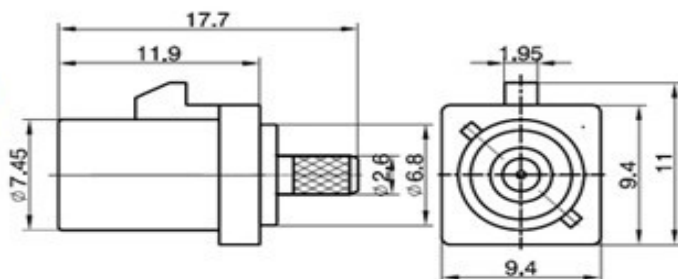

金特诺

颜色：蓝色

颜色：葡萄紫色

颜色：水蓝色