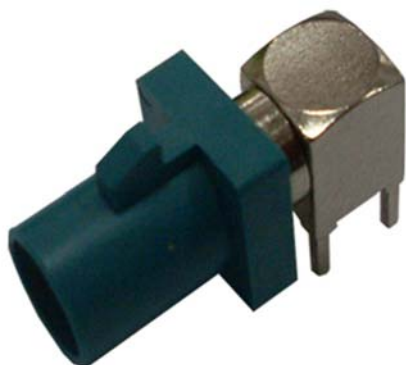

金特诺

FAKRASMB-ZJWE
Mounting Hole

安装尺寸：