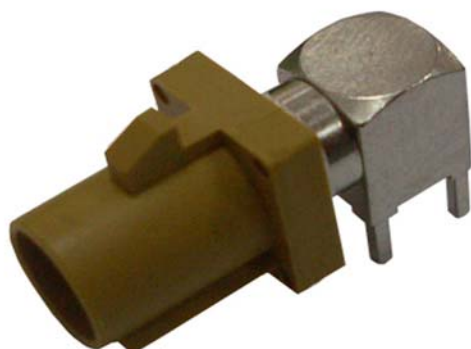

金特诺

FAKRASMB-ZJWE
Mounting Hole

安装尺寸：