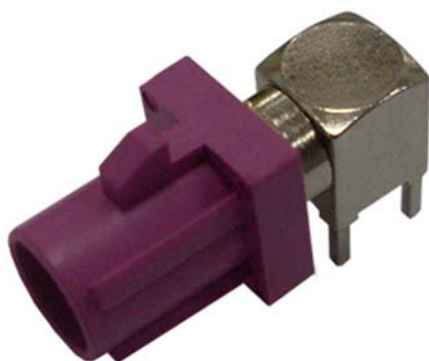

金特诺

FAKRASMB-ZJWE
Mounting Hole

安装尺寸：