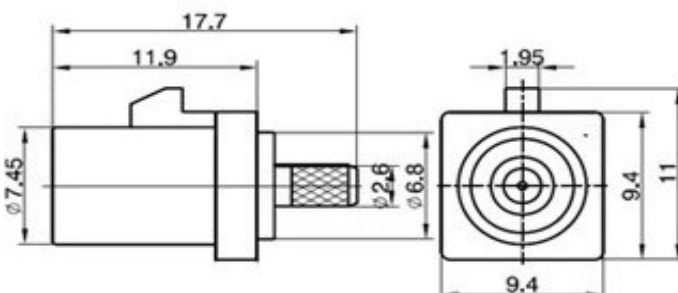

金特诺

颜色：蓝色

颜色：葡萄紫色

颜色：水蓝色