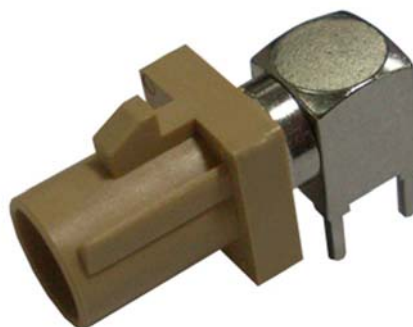

金特诺

FAKRASMB-ZJWE
Mounting Hole

安装尺寸：